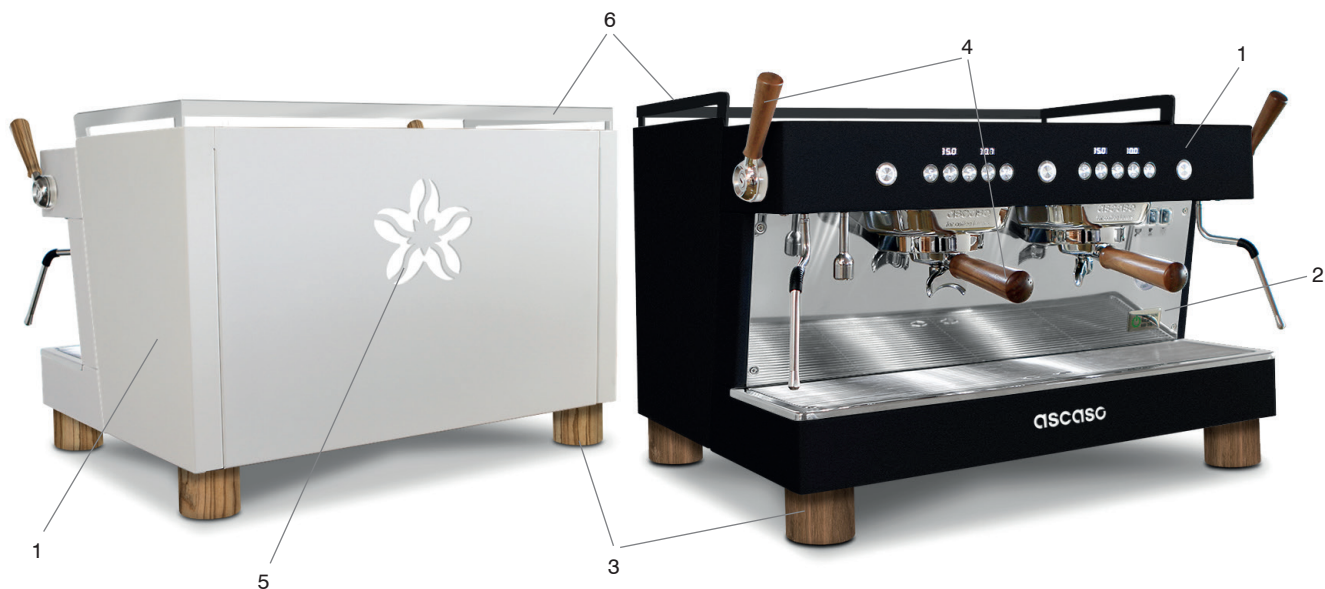

BARISTA T / BABY T - CUSTOM

CUSTOMIZATIONS

	BARISTA T		BABY T
	2GR	3GR	1GR
1 Shining stainless steel body. (Aisi 304)			-
1 Painted body, colour on request			
2 Front panel colour			
3 Walnut wooden legs (KIT.353). 4 units			
3 Olive wooden legs (KIT.354). 4 units			
3 Aluminium legs, colour on request (KIT.355). 4 units			
4 Set of 2 filter holder handles + 1 olive steam knobs (I.4007+ I.3273)			
4 Set of 3 filter holder handles + 2 olive steam knobs (I.4007+ I.3273)			
4 Set of 4 filter holder handles + 2 olive steam knobs (I.4007+ I.3273)			
5 Backlight rear logo (customer's logo)			
6 Stainless steel rail. Polished and shining on both sides.	(KIT350)		(KIT444)
6 Stainless steel rail, painted on both sides.	(KIT441)	(KIT443)	(KIT445)